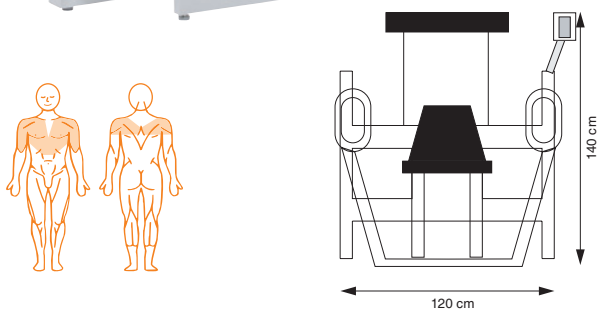

**EN-DYNAMIC. FIT THE MEDICAL WAY:
IN THERAPY AND IN SPORTS**

- Adjustable from a seated position: the load is set by a simple push on a button
- Provides clear feedback to the user: the force is displayed digitally and the number of repetitions are counted automatically
- The large green letters are also visible for persons with visual limitations
- Manually adjustable
- With the chip-cards, the resistance and number of repetitions are set automatically
- Simple to operate and accurately adjustable
- No unnecessary high peak forces
- Silent during exercising
- Minimal increments are possible, thus accurate setting and smooth progression
- Wide range of load setting: from extremely light to very heavy
- Compact

EN-DYNAMIC UPPER EXTREMITY

1455926 EN-DYNAMIC ROWING

1455934 EN-DYNAMIC TRICEPS DIPS

1455930 EN-DYNAMIC FLY

1455931 EN-DYNAMIC TOTAL HIP

1455925 EN-DYNAMIC LEG EXTENSION

1455929 EN-DYNAMIC ABDUCTION

1455928 EN-DYNAMIC ADDUCTION