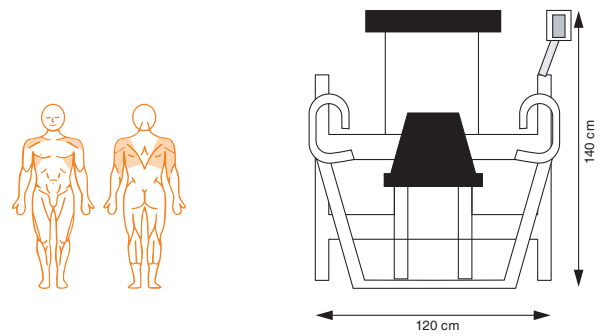

1455923 EN-DYNAMIC PULL DOWN