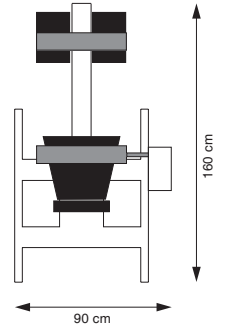

1455936 EN-DYNAMIC ROTATOR

1455924 EN-DYNAMIC ABDOMINAL TRAINER