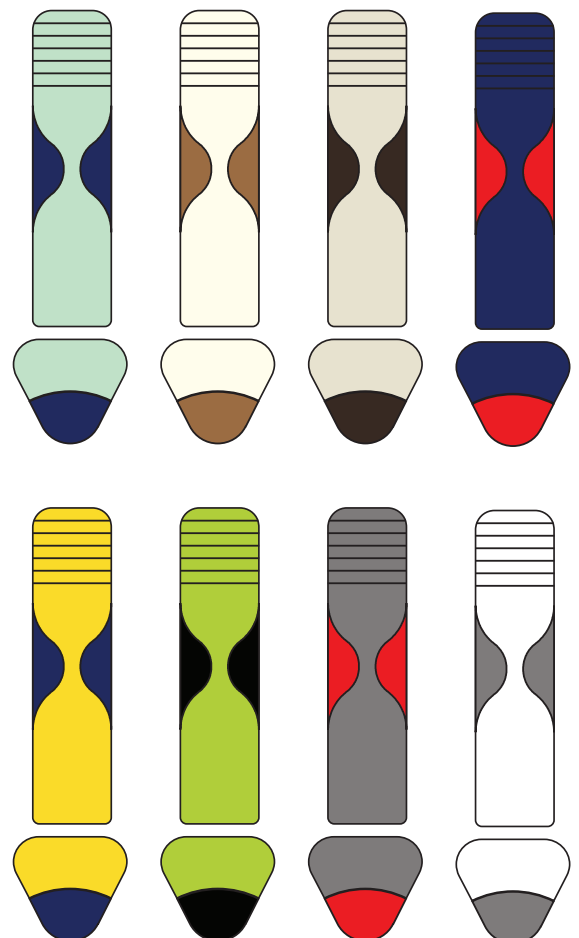

EN-DYNAMIC UPPER EXTREMITY

1455926 EN-DYNAMIC ROWING

1455934 EN-DYNAMIC TRICEPS DIPS

1455930 EN-DYNAMIC FLY

1455931 EN-DYNAMIC TOTAL HIP

1455925 EN-DYNAMIC LEG EXTENSION

1455929 EN-DYNAMIC ABDUCTION

1455928 EN-DYNAMIC ADDUCTION

EN-DYNAMIC LOWER EXTREMITY

1455932 EN-DYNAMIC SEATED LEG CURL

1455933 EN-DYNAMIC SEATED LEG PRESS

1455935 EN-DYNAMIC SQUAT

MDD OPTIONAL COLOURS

A matching EN-Dynamic for every interior. As in other practices, a pleasant ambience is important in physiotherapy practices. Clients must feel comfortable in the room where they are being treated. As each practice is furnished differently and has its own colour scheme, we regard it as important for the EN-Dynamic to fit in with your look and feel. That is why we can manufacture the EN-Dynamic in several upholstery colours.

UPHOLSTERY

Colour	Code
White	F6413046
Brown	F6413050
Lemon green	F6413054
Signal red	F6413058
Light beige	F6413047
Chocolate brown	F6413051
Jade	F6413055
Beige	F6413048
Black	F6413052
Royal blue	F6413056
Birch brown	F6413049
Platinum	F6413053
Corn yellow	F6413057

Main colour insert colour

EXAMPLES

The standard colour for the EN-Dynamic equipment is 'royal blue' (code "F6413056" in the above colour scheme) for both the main and the contrasting colour. The standard colour of the fixation rolls is royal blue, however they can be ordered in black.