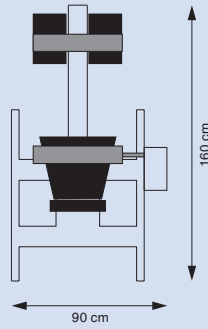

EN-DYNAMIC TRUNK

1455922 EN-DYNAMIC LOW BACK TRAINER